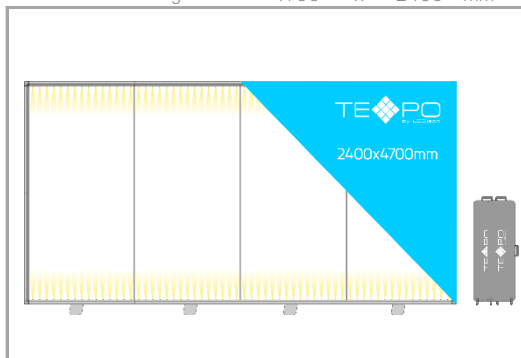

TEXPO Modular Lightbox DS 4700 x 2400 mm

Price without Prints: SOON
Price with Prints: SOON
Price without Prints: SOON
Price with Prints: SOON
Price without Prints: SOON
Price with Prints: SOON
Price without Prints: SOON
Price with Prints: SOON
Dimensions: 4700x2400x100mm
Illumination: 8x44W=352W, 42240Lm
Material / Color: Anodized Aluminum
Prints: 2 Prints Front/Back
Components: 4 x Light Module TX2-100FL-1150
4 x Module TX2-100F-1150
4 x 1Feet Light Module TX2-100FB1L-1150
3 x Strut TX2-ST-2300
3 x Corner Connector TX2-100C
1 x Corner Connector TX2-100CE
8 x Pair of Connectors TX2-100S
1 x Power Cable 3,5m
2 x Wheel Bag