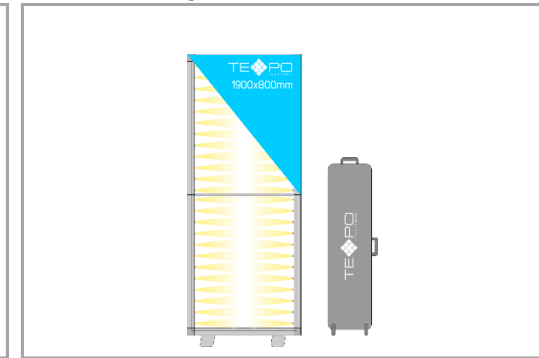

TEXPO Modular Lightbox DS 800 x 1900 mm

Price without Prints: € 708
Price with Prints: € 797
Price without Prints: $894
Price with Prints: $1 000
Price without Prints: $857
Price with Prints: $960
Dimensions: 800x1900x100mm
Illumination: 4x36W=144W, 17280Lm
Material / Color: Anodized Aluminum
Prints: 2 Prints Front/Back
Components: 4 x Light Module TX2-100FL-900
1 x Module TX2-100F-700
1 x 2Feet Light Module TX2-100FB2-700
1 x Strut TX2-ST-700
3 x Corner Connector TX2-100C
1 x Corner Connector TX2-100CE
2 x Pair of Connectors TX2-100S
1 x Power Cable 3,5m
1 x Wheel Bag