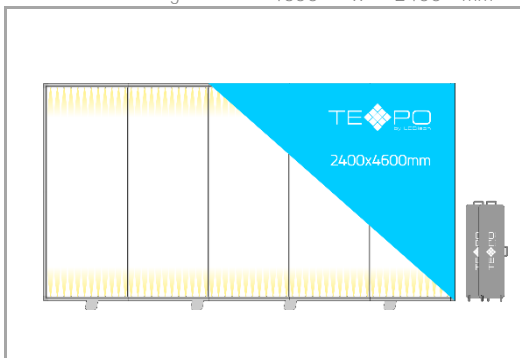

TEXPO Modular Lightbox DS 4600 x 2400 mm

Price without Prints: SOON
Price with Prints: SOON
Price without Prints: SOON
Price with Prints: SOON
Price without Prints: SOON
Price with Prints: SOON
Price without Prints: SOON
Price with Prints: SOON
Dimensions: 4600x2400x100mm
Illumination: 10x36W=360W, 43200Lm
Material / Color: Anodized Aluminum
Prints: 2 Prints Front/Back
Components: 5 x Light Module TX2-100FL-900
4 x Module TX2-100F-1150
5 x 1Feet Light Module TX2-100FB1L-900
4 x Strut TX2-ST-2300
3 x Corner Connector TX2-100C
1 x Corner Connector TX2-100CE
10 x Pair of Connectors TX2-100S
1 x Power Cable 3,5m
2 x Wheel Bag