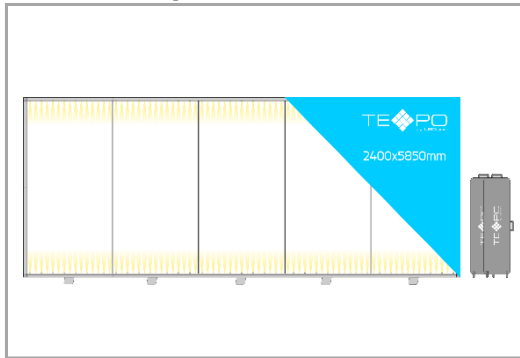

TEXPO Modular Lightbox DS 5850 x 2400 mm

Price without Prints:
Price with Prints: SOON
Price without Prints:
Price with Prints:
Price without Prints:
Price with Prints:
Dimensions: 5850x2400x100mm
Illumination: 10x44W=440W, 52800Lm
Material / Color: Anodized Aluminum
Prints: 2 Prints Front/Back
Components: 5 x Light Module TX2-100FL-1150
4 x Module TX2-100F-1150
5 x 1Foot Light Module TX2-100FB1L-1150
4 x Strut TX2-ST-2300
3 x Corner Connector TX2-100C
1 x Corner Connector TX2-100CE
10 x Pair of Connectors TX2-100S
1 x Power Cable 3,5m
2 x Wheel Bag