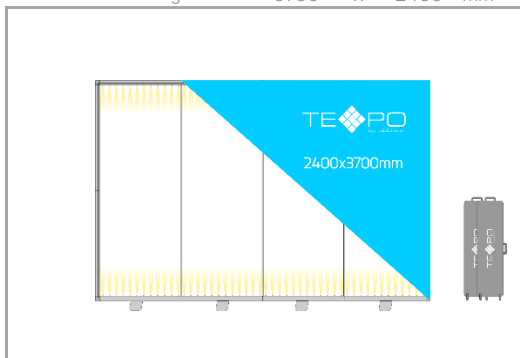

TEXPO Modular Lightbox DS 3700 x 2400 mm

Price without Prints: SOON
Price with Prints: SOON
Price without Prints: SOON
Price with Prints: SOON
Price without Prints: SOON
Price with Prints: SOON
Price without Prints: SOON
Price with Prints: SOON
Dimensions: 3700x2400x100mm
Illumination: 8x36W=288W, 34560Lm
Material / Color: Anodized Aluminum
Prints: 2 Prints Front/Back
Components: 4 x Light Module TX2-100FL-900
4 x Module TX2-100F-1150
4 x 1Feet Light Module TX2-100FB1L-900
3 x Strut TX2-ST-2300
3 x Corner Connector TX2-100C
1 x Corner Connector TX2-100CE
8 x Pair of Connectors TX2-100S
1 x Power Cable 3,5m
2 x Wheel Bag