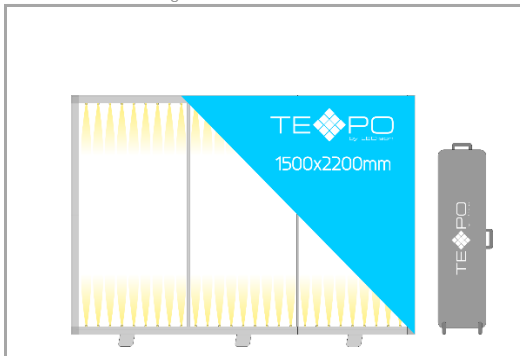

TEXPO Modular Lightbox DS 2200 x 1500 mm

Price without Prints: **SOON**
Price with Prints:
Price without Prints:
Price with Prints:
Price without Prints:
Price with Prints:
Dimensions: 2200x1500x100mm
Illumination: 6x28W=168W, 20160Lm
Material / Color: Anodized Aluminum
Prints: 2 Prints Front/Back
Components: 3 x Light Module TX2-100FL-700
4 x Module TX2-100F-700
3 x 1Feet Light Module TX2-100FB1L-700
2 x Strut TX2-ST-1400
3 x Corner Connector TX2-100C
1 x Corner Connector TX2-100CE
6 x Pair of Connectors TX2-100S
1 x Power Cable 3,5m
1 x Wheel Bag