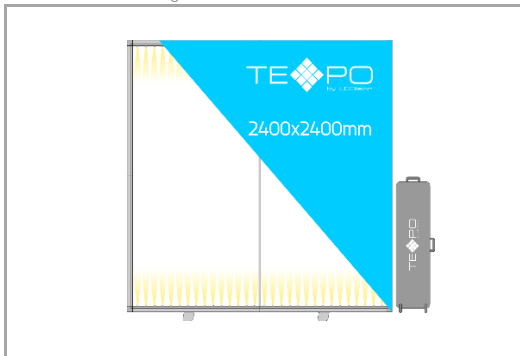

TEXPO Modular Lightbox DS 2400 x 2400 mm

Price without Prints: € 993
Price with Prints: € 1 328
Price without Prints: $1 597
Price with Prints: $2 000
Price without Prints: $1 058
Price with Prints: $1 450
Dimensions: 2400x2400x100mm
Illumination: 4x44W=176W, 21120Lm
Material / Color: Anodized Aluminum
Prints: 2 Prints Front/Back
Components: 2 x Light Module TX2-100FL-1150
4 x Module TX2-100F-1150
2 x 1Feet Light Module TX2-100FB1L-1150
1 x Strut TX2-ST-2300
3 x Corner Connector TX2-100C
1 x Corner Connector TX2-100CE
4 x Pair of Connectors TX2-100S
1 x Power Cable 3,5m
1 x Wheel Bag