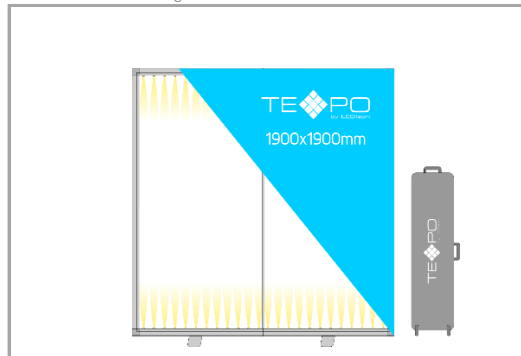

TEXPO Modular Lightbox DS 1900 x 1900 mm

Price without Prints: € 786
Price with Prints: € 996
Price without Prints: $1 247
Price with Prints: $1 500
Price without Prints: $930
Price with Prints: $1 175
Dimensions: 1900x1900x100mm
Illumination: 4x36W=144W, 17280Lm
Material / Color: Anodized Aluminum
Prints: 2 Prints Front/Back
Components: 2 x Light Module TX2-100FL-900
4 x Module TX2-100F-900
2 x 1Feet Light Module TX2-100FB1L-900
1 x Strut TX2-ST-1800
3 x Corner Connector TX2-100C
1 x Corner Connector TX2-100CE
4 x Pair of Connectors TX2-100S
1 x Power Cable 3,5m
1 x Wheel Bag