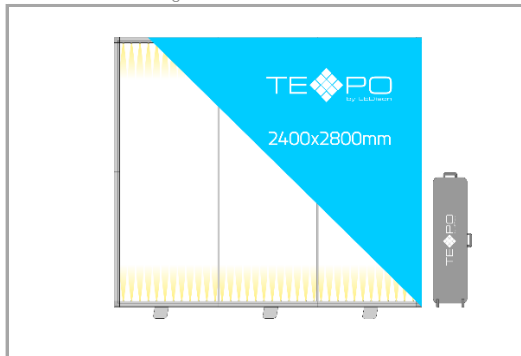

TEXPO Modular Lightbox DS 2800 x 2400 mm

Price without Prints: SOON
Price with Prints: SOON
Price without Prints: SOON
Price with Prints: SOON
Price without Prints: SOON
Price with Prints: SOON
Price without Prints: SOON
Price with Prints: SOON
Dimensions: 2800x2400x100mm
Illumination: 6x36W=216W, 25920Lm
Material / Color: Anodized Aluminum
Prints: 2 Prints Front/Back
Components: 3 x Light Module TX2-100FL-900
4 x Module TX2-100F-1150
3 x 1Feet Light Module TX2-100FB1L-900
2 x Strut TX2-ST-2300
3 x Corner Connector TX2-100C
1 x Corner Connector TX2-100CE
6 x Pair of Connectors TX2-100S
1 x Power Cable 3,5m
1 x Wheel Bag