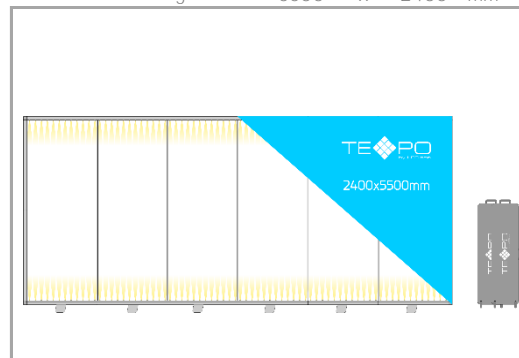

TEXPO Modular Lightbox DS 5500 x 2400 mm

Price without Prints: SOON
Price with Prints: SOON
Price without Prints: SOON
Price with Prints: SOON
Price without Prints: SOON
Price with Prints: SOON
Price without Prints: SOON
Price with Prints: SOON
Dimensions: 5500x2400x100mm
Illumination: 12x36W=432W, 51840Lm
Material / Color: Anodized Aluminum
Prints: 2 Prints Front/Back
Components: 6 x Light Module TX2-100FL-900
4 x Module TX2-100F-1150
6 x 1Feet Light Module TX2-100FB1L-900
5 x Strut TX2-ST-2300
3 x Corner Connector TX2-100C
1 x Corner Connector TX2-100CE
12 x Pair of Connectors TX2-100S
1 x Power Cable 3,5m
2 x Wheel Bag