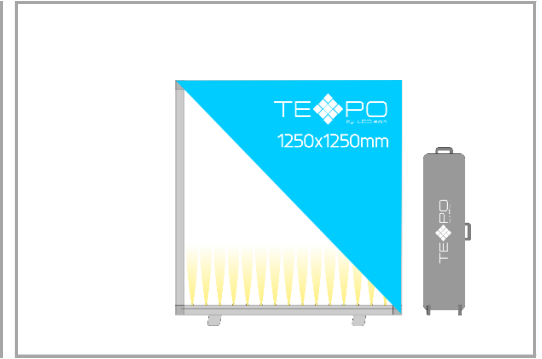

TEXPO Modular Lightbox DS 1250 x 1250 mm

Price without Prints:
Price with Prints: SOON
Price without Prints:
Price with Prints:
Price without Prints:
Price with Prints:
Dimensions: 1250x1250x100mm
Illumination: 1x44W=44W, 5280Lm
Material / Color: Anodized Aluminum
Prints: 1 Print Front/ 1 Back Blackout
Components: 3 x Module TX2-100F-1150
1 x 2Foot Light Module TX2-100FB2L-1150
1 x Worktop
3 x Corner Connector TX2-100C
1 x Corner Connector TX2-100CE
1 x Power Cable 3,5m
1 x Wheel Bag