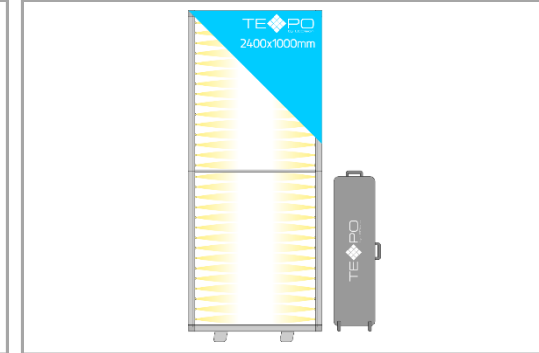

TEXPO Modular Lightbox DS 1000 x 2400 mm

Price without Prints: € 794
Price with Prints: € 934
Price without Prints: $1 082
Price with Prints: $1 250
Price without Prints: $952
Price with Prints: $1 115
Dimensions: 1000x2400x100mm
Illumination: 4x44W=176W, 21120Lm
Material / Color: Anodized Aluminum
Prints: 2 Prints Front/Back
Components: 4 x Light Module TX2-100FL-1150
1 x Module TX2-100F-900
1 x 2Feet Light Module TX2-100FB2-900
1 x Strut TX2-ST-900
3 x Corner Connector TX2-100C
1 x Corner Connector TX2-100CE
2 x Pair of Connectors TX2-100S
1 x Power Cable 3,5m
1 x Wheel Bag