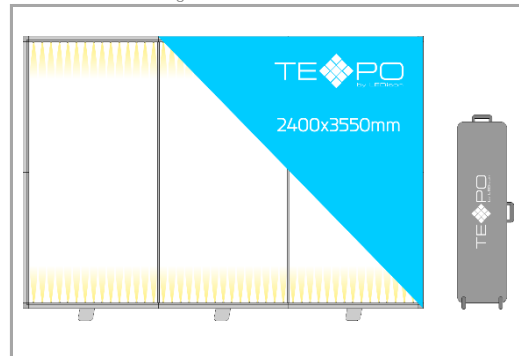

TEXPO Modular Lightbox DS 3550 x 2400 mm

Price without Prints: SOON
Price with Prints: SOON
Price without Prints: SOON
Price with Prints: SOON
Price without Prints: SOON
Price with Prints: SOON
Price without Prints: SOON
Price with Prints: SOON
Dimensions: 3550x2400x100mm
Illumination: 6x44W=264W, 31680Lm
Material / Color: Anodized Aluminum
Prints: 2 Prints Front/Back
Components: 3 x Light Module TX2-100FL-1150
4 x Module TX2-100F-1150
3 x 1Feet Light Module TX2-100FB1L-1150
2 x Strut TX2-ST-2300
3 x Corner Connector TX2-100C
1 x Corner Connector TX2-100CE
6 x Pair of Connectors TX2-100S
1 x Power Cable 3,5m
1 x Wheel Bag