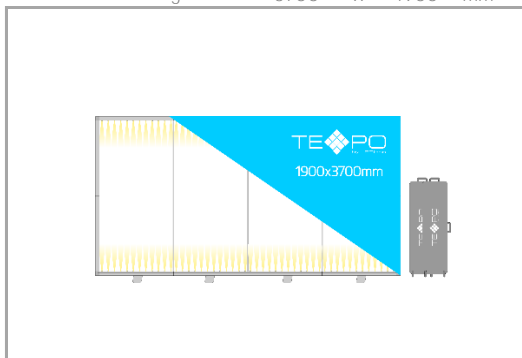

TEXPO Modular Lightbox DS 3700 x 1900 mm

Price without Prints: **SOON**
Price with Prints:
Price without Prints:
Price with Prints:
Price without Prints:
Price with Prints:
Dimensions: 3700x1900x100mm
Illumination: 8x36W=288W, 34560Lm
Material / Color: Anodized Aluminum
Prints: 2 Prints Front/Back
Components: 4 x Light Module TX2-100FL-900
4 x Module TX2-100F-900
4 x 1Feet Light Module TX2-100FB1L-900
3 x Strut TX2-ST-1800
3 x Corner Connector TX2-100C
1 x Corner Connector TX2-100CE
8 x Pair of Connectors TX2-100S
1 x Power Cable 3,5m
2 x Wheel Bag