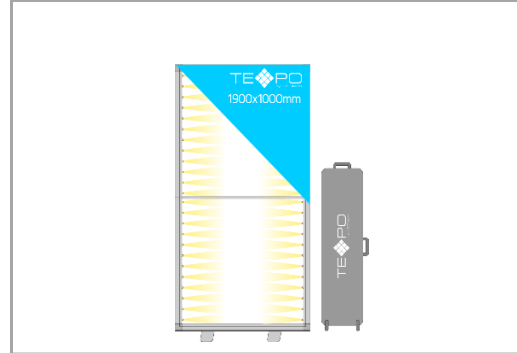

TEXPO Modular Lightbox DS 1000 x 1900 mm

Price without Prints: € 711
Price with Prints: € 822
Price without Prints: $967
Price with Prints: $1 100
Price without Prints: $861
Price with Prints: $990
Dimensions: 1000x1900x100mm
Illumination: 4x36W=144W, 17280Lm
Material / Color: Anodized Aluminum
Prints: 2 Prints Front/Back
Components: 4 x Light Module TX2-100FL-900
1 x Module TX2-100F-900
1 x 2Feet Light Module TX2-100FB2-900
1 x Strut TX2-ST-900
3 x Corner Connector TX2-100C
1 x Corner Connector TX2-100CE
2 x Pair of Connectors TX2-100S
1 x Power Cable 3,5m
1 x Wheel Bag