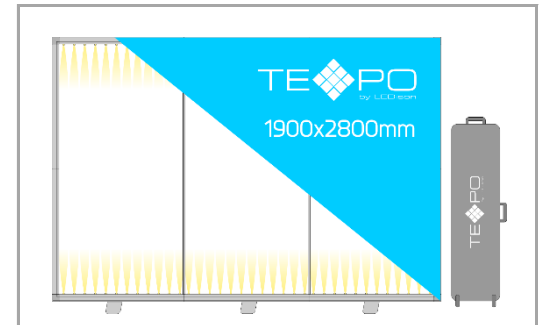

TEXPO Modular Lightbox DS 1250 x 1250 mm

Price without Prints:
 Price with Prints: SOON
 Price without Prints:
 Price with Prints:
 Price without Prints:
 Price with Prints:
 Dimensions: 1250x1250x100mm
 Illumination: 1x44W=44W, 5280Lm
 Material / Color: Anodized Aluminum
 Prints: 1 Print Front/ 1 Back Blackout
 Components: 3 x Module TX2-100F-1150
 1 x 2Foot Light Module TX2-100FB2L-1150
 1 x Worktop
 3 x Corner Connector TX2-100C
 1 x Corner Connector TX2-100CE
 1 x Power Cable 3,5m
 1 x Wheel Bag

EXPLANATION

Model name and size:

TEXPO Modular Lightbox DS 2800 x 1900 mm

Picture:

Price for EU, not included prints, excl VAT

Price without Prints: € 1 102

Price for EU, included 2 side prints, excl VAT

Price with Prints: € 1 411