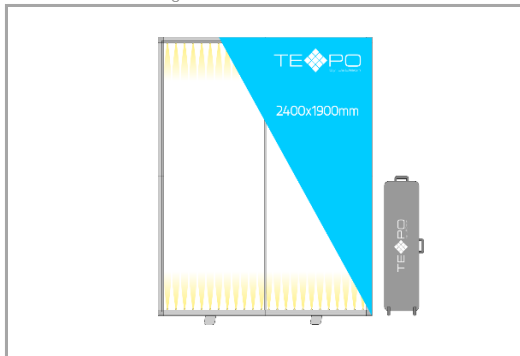

TEXPO Modular Lightbox DS 4600 x 1900 mm

Price without Prints: **SOON**
 Price with Prints:
 Price without Prints:
 Price with Prints:
 Price without Prints:
 Price with Prints:
 Dimensions: 4600x1900x100mm
 Illumination: 10x36W=360W, 43200Lm
 Material / Color: Anodized Aluminum
 Prints: 2 Prints Front/Back
 Components: 5 x Light Module TX2-100FL-900
 4 x Module TX2-100F-900
 5 x 1Feet Light Module TX2-100FB1L-900
 4 x Strut TX2-ST-1800
 3 x Corner Connector TX2-100C
 1 x Corner Connector TX2-100CE
 10 x Pair of Connectors TX2-100S
 1 x Power Cable 3,5m
 2 x Wheel Bag

TEXPO Modular Lightbox DS 5500 x 1900 mm

Price without Prints: € 1 883
 Price with Prints: € 2 490
 Price without Prints: \$2 969
 Price with Prints: \$3 700
 Price without Prints: \$2 239
 Price with Prints: \$2 950
 Dimensions: 5500x1900x100mm
 Illumination: 12x36W=432W, 51840Lm
 Material / Color: Anodized Aluminum
 Prints: 2 Prints Front/Back
 Components: 6 x Light Module TX2-100FL-900
 4 x Module TX2-100F-900
 6 x 1Feet Light Module TX2-100FB1L-900
 5 x Strut TX2-ST-1800
 3 x Corner Connector TX2-100C
 1 x Corner Connector TX2-100CE
 12 x Pair of Connectors TX2-100S
 1 x Power Cable 3,5m
 2 x Wheel Bag

TEXPO Modular Lightbox DS 1900 x 2400 mm

Price without Prints: SOON
 Price with Prints: SOON
 Price without Prints: SOON
 Price with Prints: SOON
 Price without Prints: SOON
 Price with Prints: SOON
 Price without Prints: SOON
 Price with Prints: SOON
 Dimensions: 1900x2400x100mm
 Illumination: 4x36W=144W, 17280Lm
 Material / Color: Anodized Aluminum
 Prints: 2 Prints Front/Back
 Components: 2 x Light Module TX2-100FL-900
 4 x Module TX2-100F-1150
 2 x 1Feet Light Module TX2-100FB1L-900
 1 x Strut TX2-ST-2300
 3 x Corner Connector TX2-100C
 1 x Corner Connector TX2-100CE
 4 x Pair of Connectors TX2-100S
 1 x Power Cable 3,5m
 1 x Wheel Bag