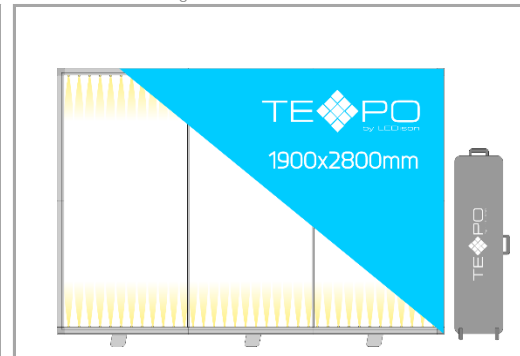

TEXPO Modular Lightbox DS 2800 x 1900 mm

Price without Prints: € 1 102
Price with Prints: € 1 411
Price without Prints: $1 628
Price with Prints: $2 000
Price without Prints: $1 238
Price with Prints: $1 600
Dimensions: 2800x1900x100mm
Illumination: 6x36W=216W, 25920Lm
Material / Color: Anodized Aluminum
Prints: 2 Prints Front/Back
Components: 3 x Light Module TX2-100FL-900
4 x Module TX2-100F-900
3 x 1Feet Light Module TX2-100FB1L-900
2 x Strut TX2-ST-1800
3 x Corner Connector TX2-100C
1 x Corner Connector TX2-100CE
6 x Pair of Connectors TX2-100S
1 x Power Cable 3,5m
1 x Wheel Bag