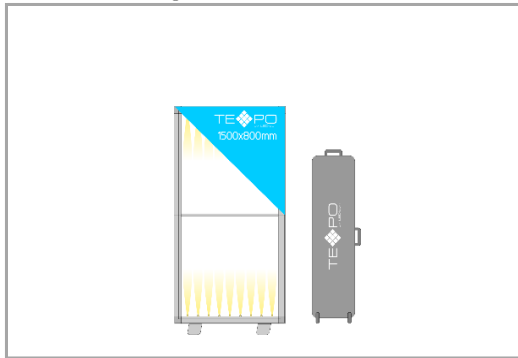

TEXPO Modular Lightbox DS 800 x 1500 mm

Price without Prints: SOON
 Price with Prints: SOON
 Price without Prints: SOON
 Price with Prints: SOON
 Price without Prints: SOON
 Price with Prints: SOON
 Dimensions: 800x1500x100mm
 Illumination: 2x28W=56W, 6720Lm
 Material / Color: Anodized Aluminum
 Prints: 2 Prints Front/Back
 Components: 1 x Light Module TX2-100FL-700
 4 x Module TX2-100F-700
 1 x 2Feet Light Module TX2-100FB2L-700
 1 x Strut TX2-ST-700
 3 x Corner Connector TX2-100C
 1 x Corner Connector TX2-100CE
 2 x Pair of Connectors TX2-100S
 1 x Power Cable 3,5m
 1 x Wheel Bag

TEXPO Modular Lightbox DS 800 x 1500 mm

Price without Prints: SOON
 Price with Prints: SOON
 Price without Prints: SOON
 Price with Prints: SOON
 Price without Prints: SOON
 Price with Prints: SOON
 Dimensions: 800x1500x100mm
 Illumination: 4x28W=112W, 13440Lm
 Material / Color: Anodized Aluminum
 Prints: 2 Prints Front/Back
 Components: 4 x Light Module TX2-100FL-700
 1 x Module TX2-100F-700
 1 x 2Feet Light Module TX2-100FB2-700
 1 x Strut TX2-ST-700
 3 x Corner Connector TX2-100C
 1 x Corner Connector TX2-100CE
 2 x Pair of Connectors TX2-100S
 1 x Power Cable 3,5m
 1 x Wheel Bag