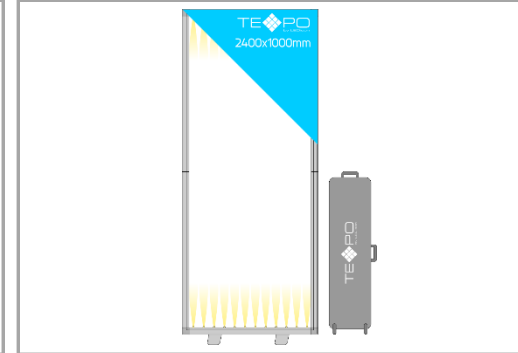

TEXPO Modular Lightbox DS 1000 x 2400 mm

Price without Prints: € 525
Price with Prints: € 664
Price without Prints: $832
Price with Prints: $1 000
Price without Prints: $637
Price with Prints: $800
Dimensions: 1000x2400x100mm
Illumination: 2x36W=72W, 8640Lm
Material / Color: Anodized Aluminum
Prints: 2 Prints Front/Back
Components: 1 x Light Module TX2-100FL-900
4 x Module TX2-100F-1150
1 x 2Feet Light Module TX2-100FB2L-900
1 x Strut TX2-ST-900
3 x Corner Connector TX2-100C
1 x Corner Connector TX2-100CE
2 x Pair of Connectors TX2-100S
1 x Power Cable 3,5m
1 x Wheel Bag