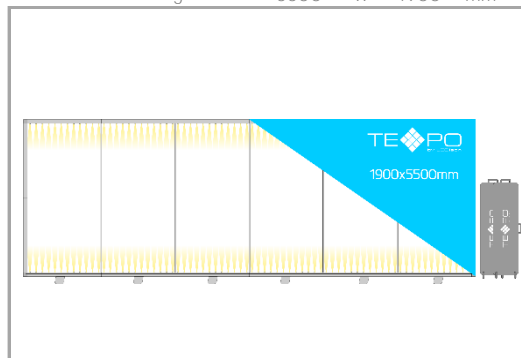

TEXPO Modular Lightbox DS 5500 x 1900 mm

Price without Prints: € 1 883
Price with Prints: € 2 490
Price without Prints: $2 969
Price with Prints: $3 700
Price without Prints: $2 239
Price with Prints: $2 950
Dimensions: 5500x1900x100mm
Illumination: 12x36W=432W, 51840Lm
Material / Color: Anodized Aluminum
Prints: 2 Prints Front/Back
Components: 6 x Light Module TX2-100FL-900
4 x Module TX2-100F-900
6 x 1Feet Light Module TX2-100FB1L-900
5 x Strut TX2-ST-1800
3 x Corner Connector TX2-100C
1 x Corner Connector TX2-100CE
12 x Pair of Connectors TX2-100S
1 x Power Cable 3,5m
2 x Wheel Bag