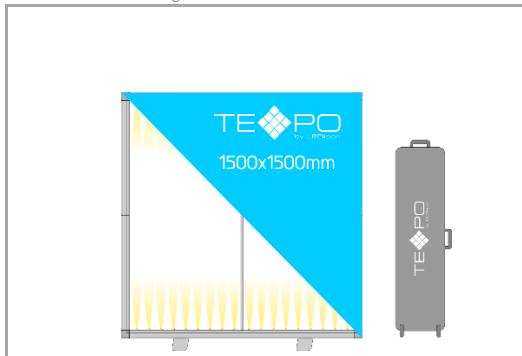

TEXPO Modular Lightbox DS 1500 x 1500 mm

Price without Prints: **SOON**
Price with Prints:
Price without Prints:
Price with Prints:
Price without Prints:
Price with Prints:
Dimensions: 1500x1500x100mm
Illumination: 4x28W=112W, 13440Lm
Material / Color: Anodized Aluminum
Prints: 2 Prints Front/Back
Components: 2 x Light Module TX2-100FL-700
4 x Module TX2-100F-700
2 x 1Feet Light Module TX2-100FB1L-700
1 x Strut TX2-ST-1500
3 x Corner Connector TX2-100C
1 x Corner Connector TX2-100CE
4 x Pair of Connectors TX2-100S
1 x Power Cable 3,5m
1 x Wheel Bag