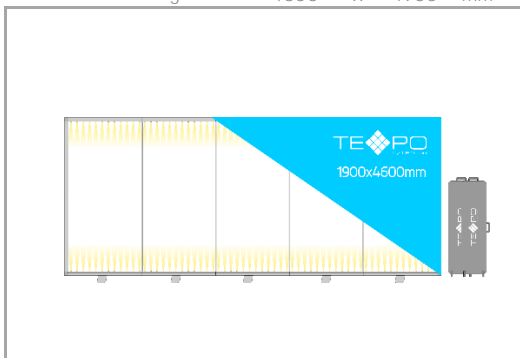

TEXPO Modular Lightbox DS 4600 x 1900 mm

Price without Prints: **SOON**
Price with Prints:
Price without Prints:
Price with Prints:
Price without Prints:
Price with Prints:
Dimensions: 4600x1900x100mm
Illumination: 10x36W=360W, 43200Lm
Material / Color: Anodized Aluminum
Prints: 2 Prints Front/Back
Components: 5 x Light Module TX2-100FL-900
4 x Module TX2-100F-900
5 x 1Feet Light Module TX2-100FB1L-900
4 x Strut TX2-ST-1800
3 x Corner Connector TX2-100C
1 x Corner Connector TX2-100CE
10 x Pair of Connectors TX2-100S
1 x Power Cable 3,5m
2 x Wheel Bag