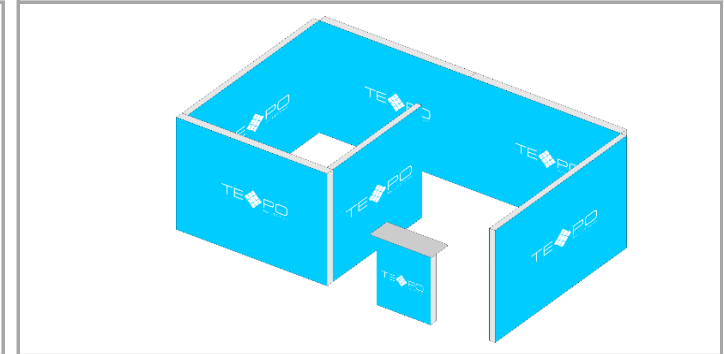

TEXPO Booth Kit 29

3 x 6 m

| | | | |
|-----------------------|---|--------|---------|
| Price without Prints: | € 5 198 | £4 634 | \$6 020 |
| Price with Prints: | € 6 603 | £5 887 | \$7 647 |
| Dimensions: | 3x6m, 10'x20' | | |
| Material / Color: | TEXPO2 System, Anodized Aluminum | | |
| Prints: | Front - Printed Backlit / Back - Blockout | | |
| Components: | TEXPO Modular Lightbox 2800x1900mm | 4 pcs | \$6 400 |
| | TEXPO Modular Lightbox 1000x1900mm | 1 pcs | \$750 |
| | TEXPO Modular Counter 1000x1000mm | 1 pcs | \$497 |
| | 5 x Wheel Bag (6 x Wheel Bag) | | |

TEXPO Booth Kit 39

3 x 6 m

| | | | |
|-----------------------|---|--------|---------|
| Price without Prints: | € 6 534 | £5 825 | \$7 567 |
| Price with Prints: | € 8 352 | £7 446 | \$9 672 |
| Dimensions: | 3x6m, 10'x20' | | |
| Material / Color: | TEXPO2 System, Anodized Aluminum | | |
| Prints: | Front - Printed Backlit / Back - Blockout | | |
| Components: | TEXPO Modular Lightbox 2800x1900mm | 5 pcs | \$8 000 |
| | TEXPO Modular Lightbox 1900x1900mm | 1 pcs | \$1 175 |
| | TEXPO Modular Counter 1000x1000mm | 1 pcs | \$497 |
| | 6 x Wheel Bag (7 x Wheel Bag) | | |