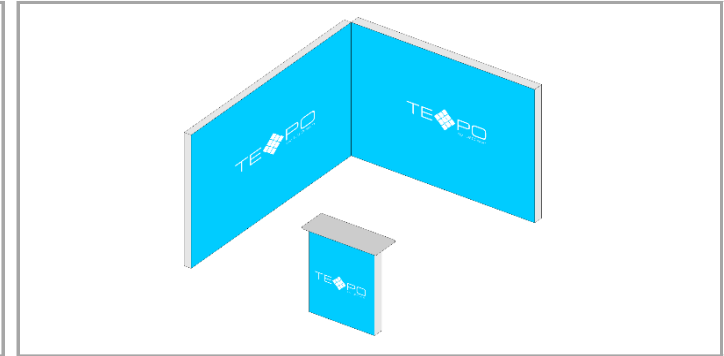

TEXPO Booth Kit 16

3 x 3 m

| | | | |
|-----------------------|---|--------|---------|
| Price without Prints: | € 3 208 | £2 860 | \$3 715 |
| Price with Prints: | € 4 145 | £3 695 | \$4 800 |
| Dimensions: | 3x3m, 10'x10' | | |
| Material / Color: | TEXPO2 System, Anodized Aluminum | | |
| Prints: | Front - Printed Backlit / Back - Blockout | | |
| Components: | TEXPO Modular Lightbox 2800x1900mm | 3 pcs | \$4 800 |
| | 3 x Wheel Bag | | |

TEXPO Booth Kit 13

3 x 3 m

| | | | |
|-----------------------|---|--------|---------|
| Price without Prints: | € 2 524 | £2 250 | \$2 922 |
| Price with Prints: | € 3 192 | £2 846 | \$3 697 |
| Dimensions: | 3x3m, 10'x10' | | |
| Material / Color: | TEXPO2 System, Anodized Aluminum | | |
| Prints: | Front - Printed Backlit / Back - Blockout | | |
| Components: | TEXPO Modular Lightbox 2800x1900mm | 2 pcs | \$3 200 |
| | TEXPO Modular Counter 1000x1000mm | 1 pcs | \$497 |
| | 2 x Wheel Bag (3 x Wheel Bag) | | |

TEXPO Booth Kit 18

3 x 6 m

| | | | |
|-----------------------|---|--------|---------|
| Price without Prints: | € 4 662 | £4 156 | \$5 399 |
| Price with Prints: | € 5 956 | £5 309 | \$6 897 |
| Dimensions: | 3x6m, 10'x20' | | |
| Material / Color: | TEXPO2 System, Anodized Aluminum | | |
| Prints: | Front - Printed Backlit / Back - Blockout | | |
| Components: | TEXPO Modular Lightbox 2800x1900mm | 4 pcs | \$6 400 |
| | TEXPO Modular Counter 1000x1000mm | 1 pcs | \$497 |
| | 4 x Wheel Bag (5 x Wheel Bag) | | |